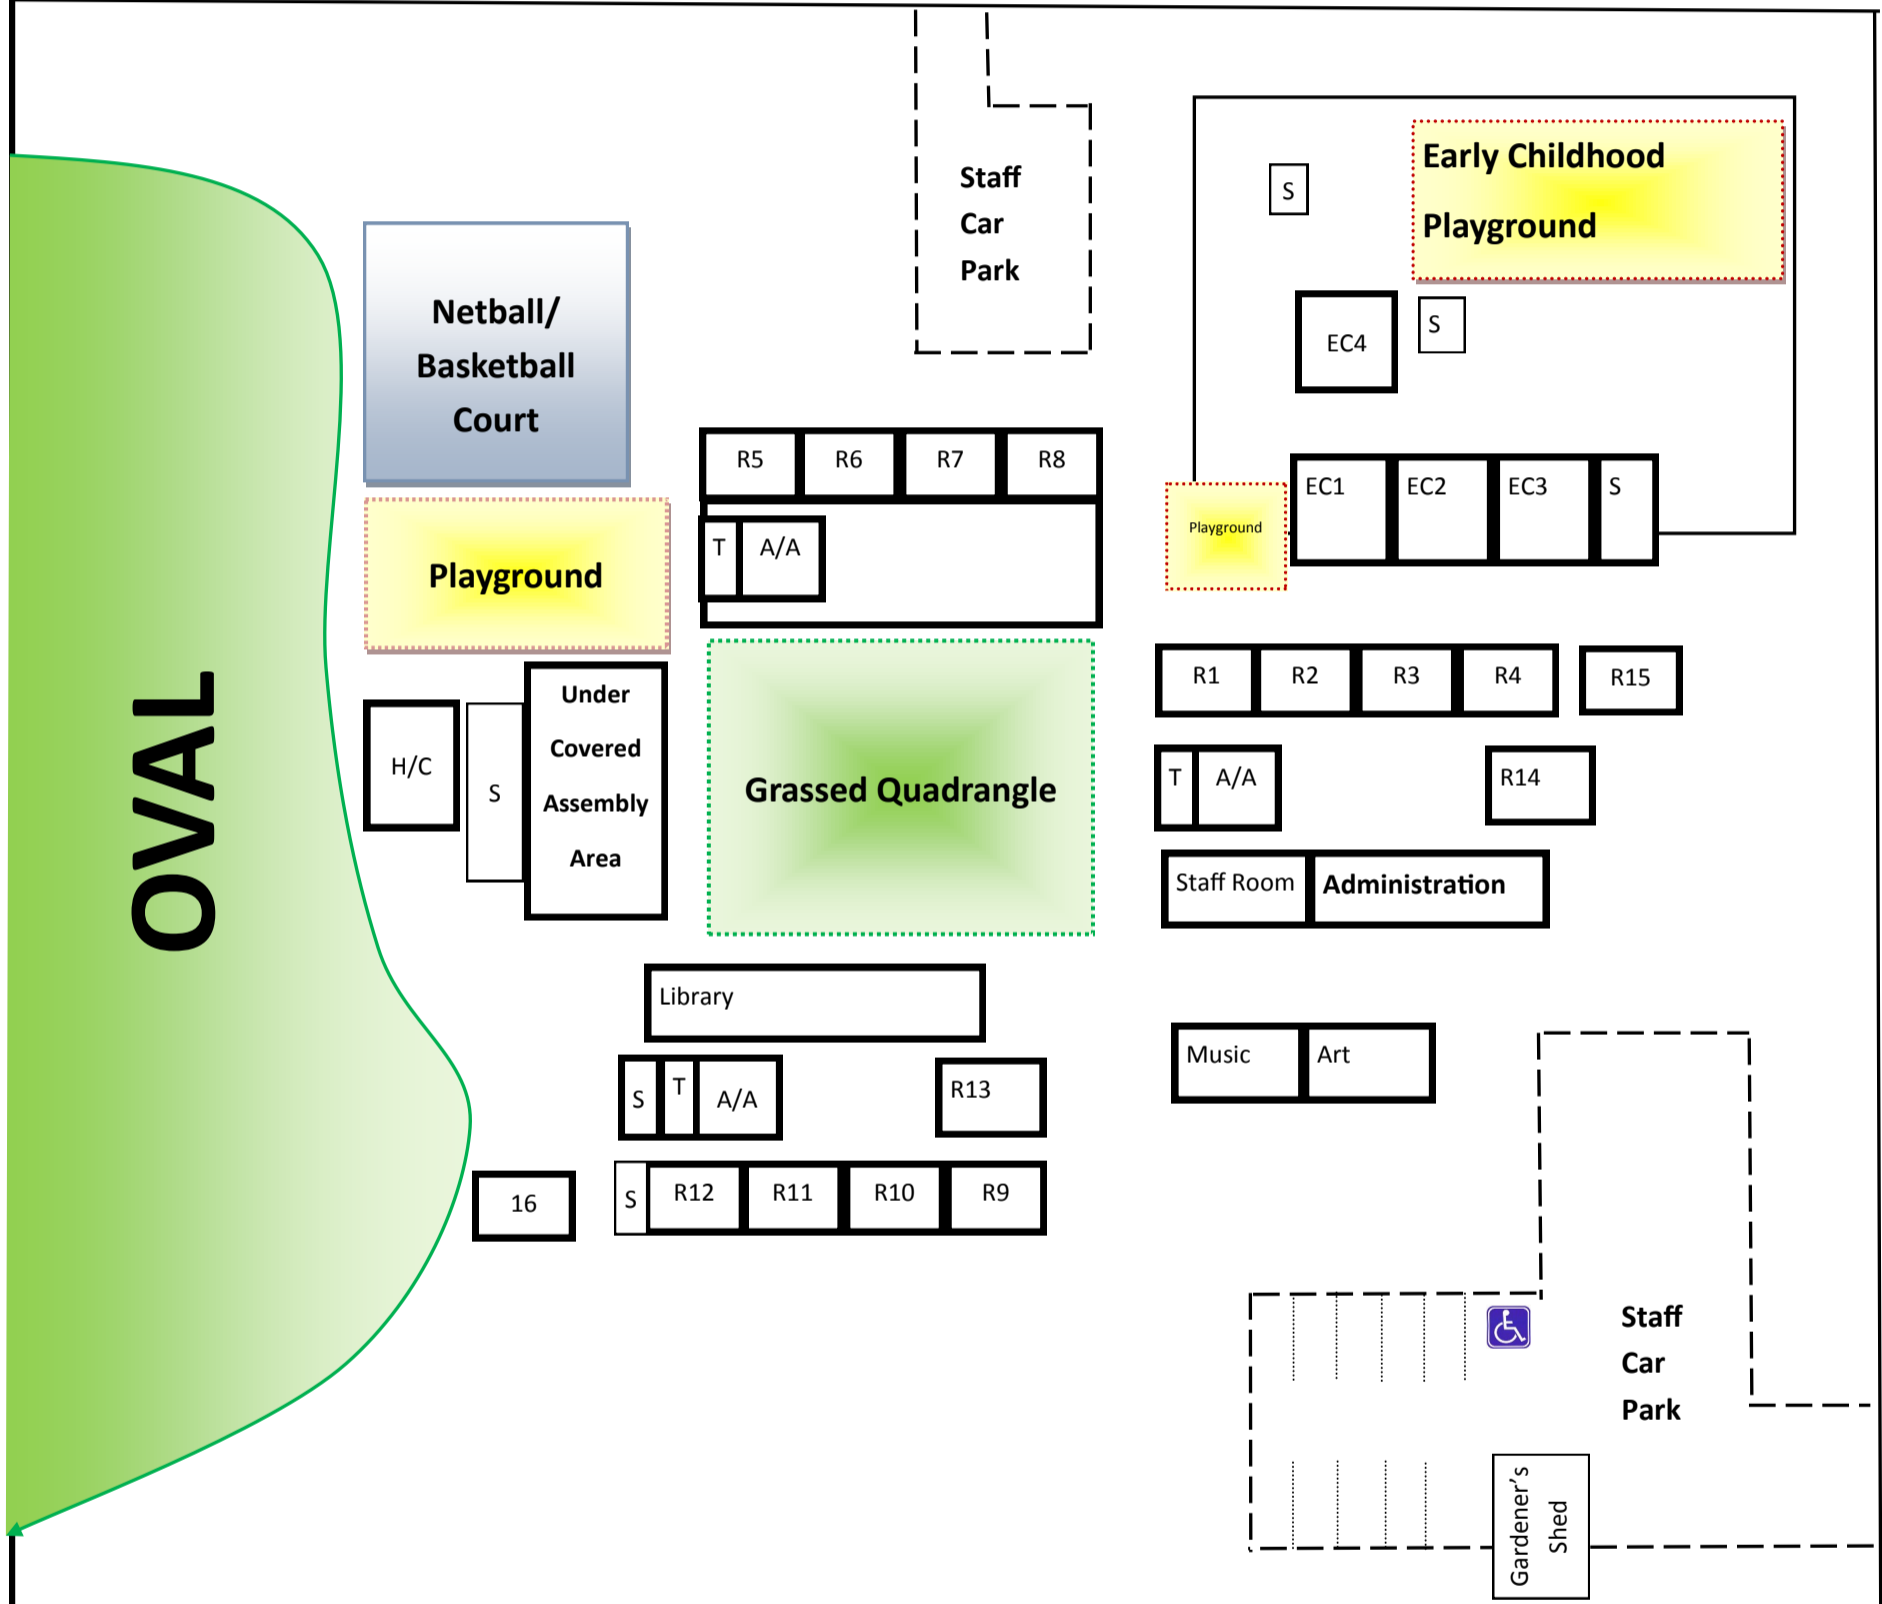

# MAP OF POYNTER PRIMARY SCHOOL

GRIFFELL WAY

POYNTER DRIVE

**Key**

- R2 Classroom
- T Toilet
- A/A Activity Area
- EC Early Childhood
- S Storeroom/Shed